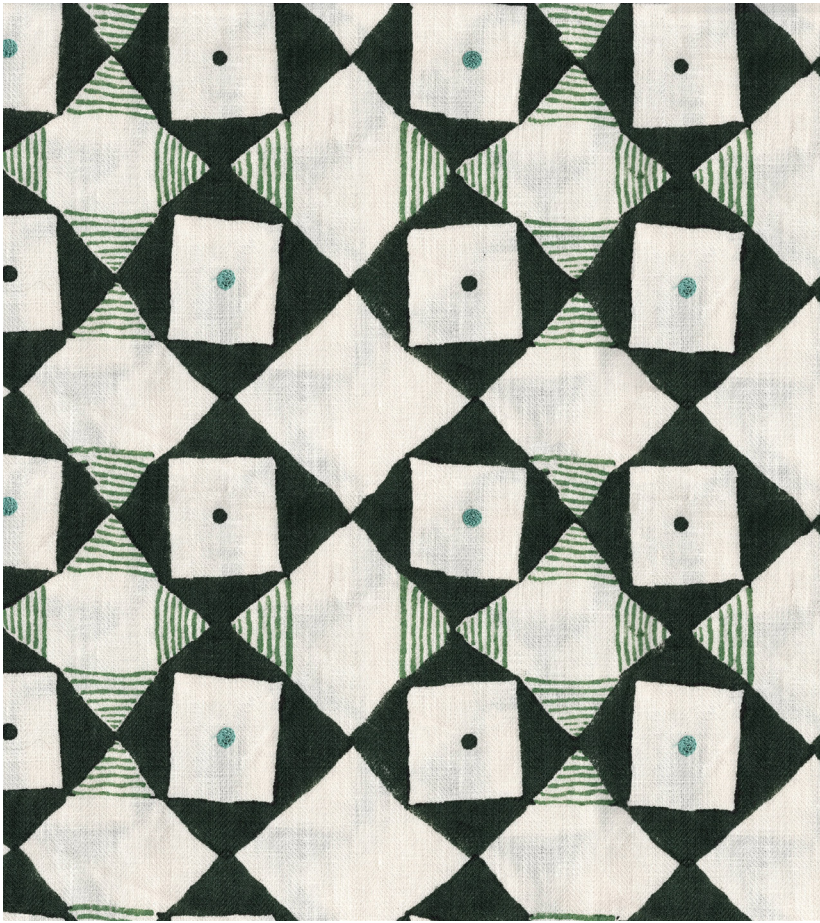

# seemakrish

BROADWAY

SKU# 1501/D

Color: Liberty Blue

Content: 100% Linen

Width: 52.5" Cuttable

Repeat: 7.5" V, 7.5" H

Care: Dry Clean Only

Hand block printed and  
embroidered in India.

Cobblestone

Metropolitan  
Gray

Grand Lilac

Dutch Gold